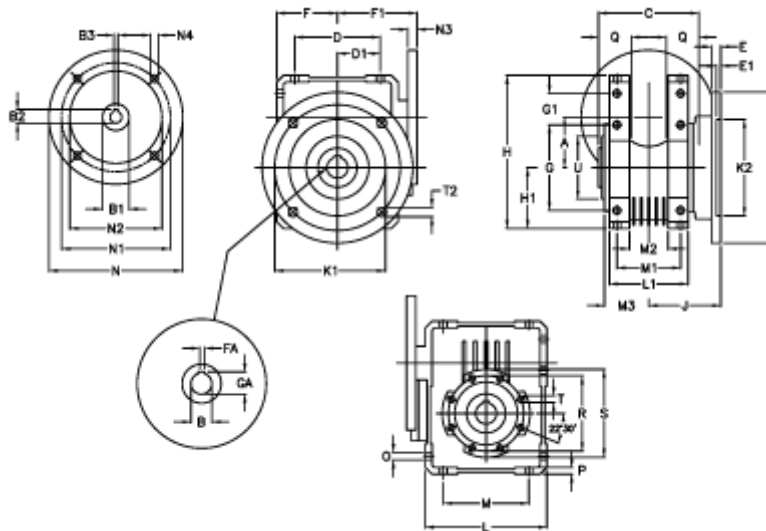

Article number: 392208610053116

Description: Worm Gear with Torque Limiter
W86 L1-UFC-100-P80 B14

Measures

A = 86.90	E = 15	H = 245.5	M = 144	N4 = 6,5	U = 110
B = 35	E1 = 6	H1 = 100.0	M1 = 101	O = 11.5	
B1 E7 = 19	F = 100	J = 110.5	M2 = 57	P = 11	
B2 = 21.8	F1 = 128	K = 210	M3 = 64.5	Q = 45	
B3 H9 = 6	FA = 10	K1 = 176	N = 120	R = 130	
C = 140	G = 144	K2 = 152	N1 = 100	S = 150	
D = 144.0	G1 = 45.5	L = 200	N2 = 80	T = M10x18	
D1 = 72.0	GA = 38.3	L1 = 125	N3 = 7.5	T2 = 12.5	